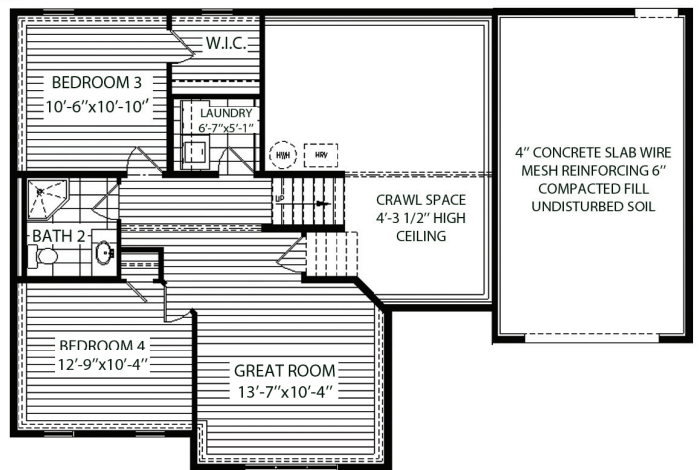

Split Level

32'/34'-6" x 51'

Living: 1130 sq. ft.

Finished Basement: 787 sq. ft.

Garage: 364 sq. ft.

4 Bedrooms

1 3/4 Bath

Single Family Housing

BASEMENT

www.perfectionhomes.com

(506)383-4009

Revision: 07/02/2013

Please note some products may not be exactly as shown.