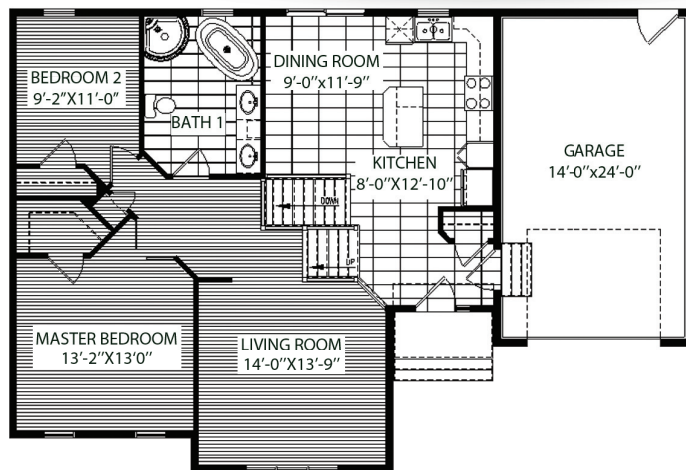

Split Level

32'/34'-6" x 51'

Living: 1130 sq. ft.

Finished Basement: 787 sq. ft.

Garage: 364 sq. ft.

4 Bedrooms

1 3/4 Bath

Single Family Housing