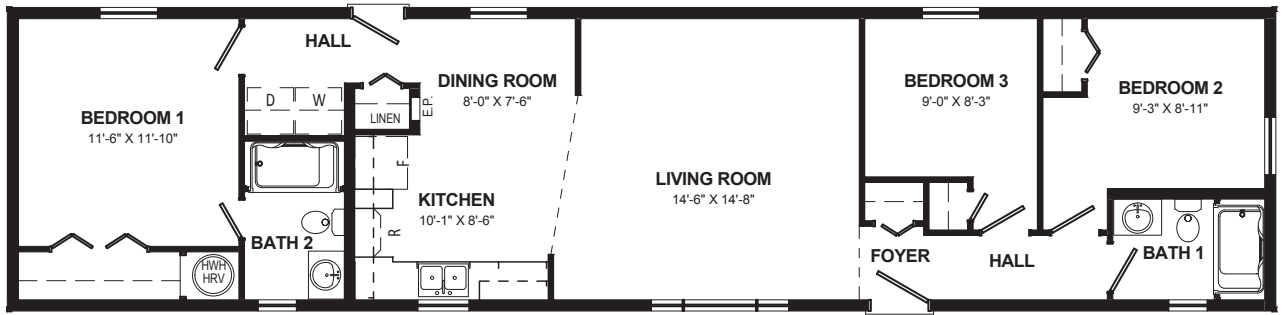

THREE BEDROOM

16 X 64 - 3106

(AVAILABLE IN 14' WIDE) 1024 SQ. FT.

16 X 64 - 3148

(NOT AVAILABLE IN 14' WIDE) 1024 SQ. FT.

THREE BEDROOM

16 X 66 - 3281

(AVAILABLE IN 14' WIDE) 1056 SQ. FT.

16 X 67 - 3141

(NOT AVAILABLE IN 14' WIDE) 1072 SQ. FT.

Please note products may not be exactly as shown in rendering.
Revision: 2/5/2013

THREE BEDROOM

16 X 67 - 3247

(AVAILABLE IN 14' WIDE) 1072 SQ. FT.

16 X 67 - 3248

(AVAILABLE IN 14' WIDE) 1072 SQ. FT.

16 X 67 - 3250

(NOT AVAILABLE IN 14' WIDE) 1072 SQ. FT.

THREE BEDROOM

16 X 67 - 3291

(NOT AVAILABLE IN 14' WIDE) 1072 SQ. FT.

16 X 68 - 3131

(NOT AVAILABLE IN 14' WIDE) 1088 SQ. FT.

Please note products may not be exactly as shown in rendering.
Revision: 2/5/2013

Kent Homes
It makes beautiful sense
www.kenthomes.com

THREE BEDROOM

16 X 68 - 3155

(NOT AVAILABLE IN 14' WIDE) 1088 SQ. FT.