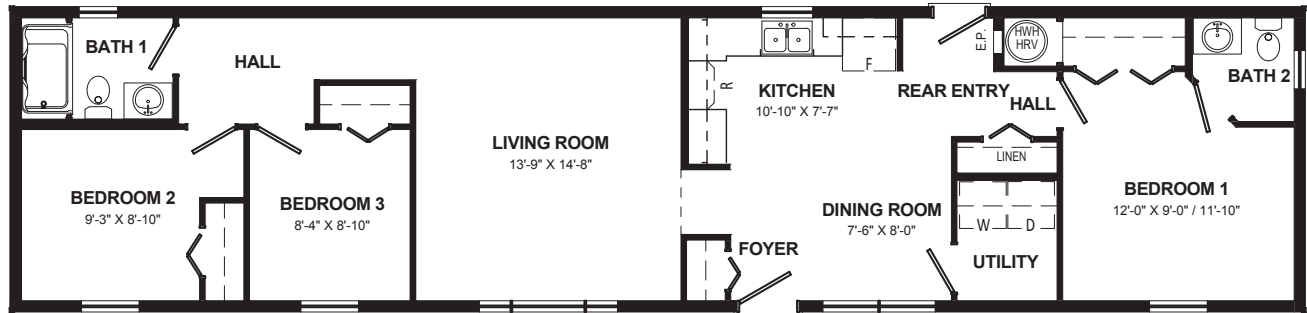

THREE BEDROOM

16 X 64 - 3106

(AVAILABLE IN 14' WIDE) 1024 SQ. FT.

16 X 64 - 3148

(NOT AVAILABLE IN 14' WIDE) 1024 SQ. FT.

THREE BEDROOM

16 X 66 - 3281

(AVAILABLE IN 14' WIDE) 1056 SQ. FT.

16 X 67 - 3141

(NOT AVAILABLE IN 14' WIDE) 1072 SQ. FT.

Please note products may not be exactly as shown in rendering.
Revision: 2/5/2013

THREE BEDROOM

16 X 67 - 3247

(AVAILABLE IN 14' WIDE) 1072 SQ. FT.

16 X 67 - 3248

(AVAILABLE IN 14' WIDE) 1072 SQ. FT.

16 X 67 - 3250

(NOT AVAILABLE IN 14' WIDE) 1072 SQ. FT.

THREE BEDROOM

16 X 67 - 3291

(NOT AVAILABLE IN 14' WIDE) 1072 SQ. FT.

16 X 68 - 3131

(NOT AVAILABLE IN 14' WIDE) 1088 SQ. FT.

Please note products may not be exactly as shown in rendering.
Revision: 2/5/2013

Kent Homes
It makes beautiful sense
www.kenthomes.com

THREE BEDROOM

16 X 68 - 3155

(NOT AVAILABLE IN 14' WIDE) 1088 SQ. FT.