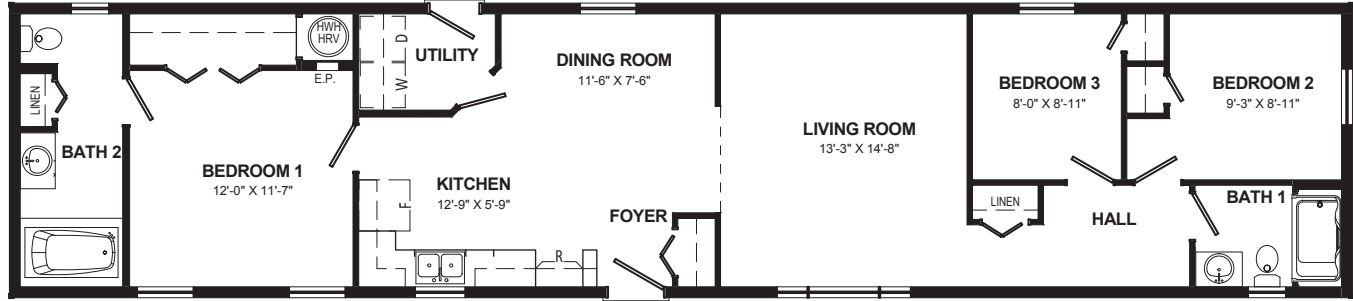

Please note products may not be exactly as shown in rendering.
Revision: 2/5/2013

Kent Homes
It makes beautiful sense
www.kenthomes.com

THREE BEDROOM

16 X 68 - 3155

(NOT AVAILABLE IN 14' WIDE) 1088 SQ. FT.

16 X 68 - 3283

(NOT AVAILABLE IN 14' WIDE) 1088 SQ. FT.

16 X 68 - 3285

(NOT AVAILABLE IN 14' WIDE) 1088 SQ. FT.

THREE BEDROOM

16 X 70 - 3194

(NOT AVAILABLE IN 14' WIDE) 1120 SQ. FT.

16 X 70 - 3195

(NOT AVAILABLE IN 14' WIDE) 1120SQ. FT.

Please note products may not be exactly as shown in rendering.
Revision: 2/5/2013

THREE BEDROOM

16 X 72 - 3290

(NOT AVAILABLE IN 14' WIDE) 1152 SQ. FT.

16 X 72 - 3292

(NOT AVAILABLE IN 14' WIDE) 1152 SQ. FT.

16 X 72 - 3293

(NOT AVAILABLE IN 14' WIDE) 1152 SQ. FT.

THREE BEDROOM

16 X 72 - 3252

(NOT AVAILABLE IN 14' WIDE) 1152 SQ. FT.

16 X 72 - 3253

(NOT AVAILABLE IN 14' WIDE) 1152 SQ. FT.