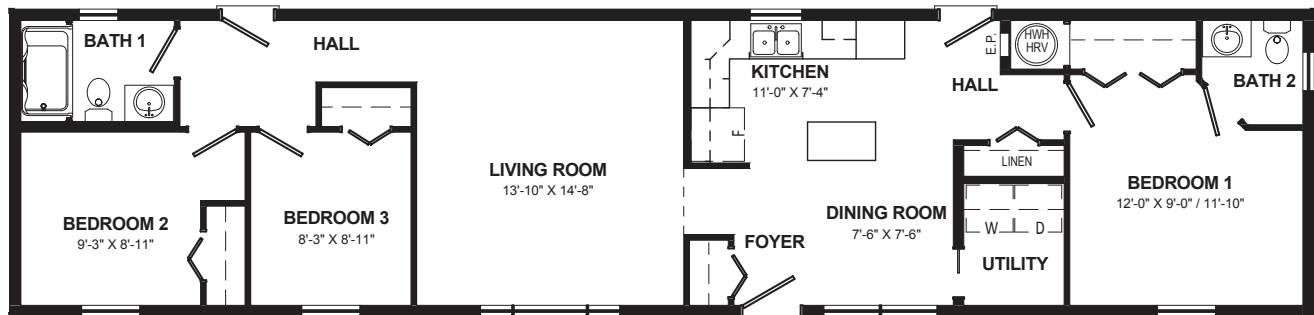

THREE BEDROOM

16 X 64 - 3106

(AVAILABLE IN 14' WIDE) 1024 SQ. FT.

16 X 64 - 3148

(NOT AVAILABLE IN 14' WIDE) 1024 SQ. FT.

THREE BEDROOM

16 X 66 - 3281

(AVAILABLE IN 14' WIDE) 1056 SQ. FT.

16 X 67 - 3141

(NOT AVAILABLE IN 14' WIDE) 1072 SQ. FT.

Please note products may not be exactly as shown in rendering.
Revision: 2/5/2013

THREE BEDROOM

16 X 67 - 3247

(AVAILABLE IN 14' WIDE) 1072 SQ. FT.

16 X 67 - 3248

(AVAILABLE IN 14' WIDE) 1072 SQ. FT.

16 X 67 - 3250

(NOT AVAILABLE IN 14' WIDE) 1072 SQ. FT.

THREE BEDROOM

16 X 67 - 3291

(NOT AVAILABLE IN 14' WIDE) 1072 SQ. FT.

16 X 68 - 3131

(NOT AVAILABLE IN 14' WIDE) 1088 SQ. FT.

Please note products may not be exactly as shown in rendering.
Revision: 2/5/2013

Kent Homes
It makes beautiful sense
www.kenthomes.com

THREE BEDROOM

16 X 68 - 3155

(NOT AVAILABLE IN 14' WIDE) 1088 SQ. FT.