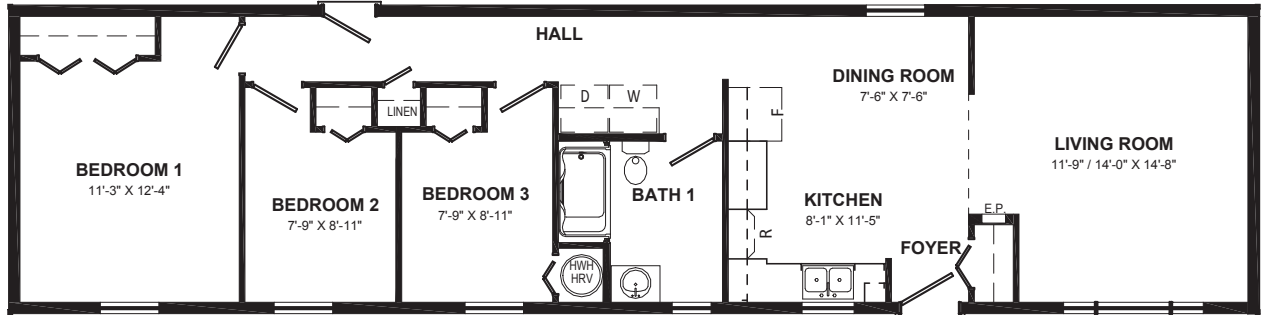

THREE BEDROOM

16 X 64 - 3106

(AVAILABLE IN 14' WIDE) 1024 SQ. FT.

16 X 64 - 3148

(NOT AVAILABLE IN 14' WIDE) 1024 SQ. FT.

THREE BEDROOM

16 X 66 - 3281

(AVAILABLE IN 14' WIDE) 1056 SQ. FT.

16 X 67 - 3141

(NOT AVAILABLE IN 14' WIDE) 1072 SQ. FT.

Please note products may not be exactly as shown in rendering.
Revision: 2/5/2013

THREE BEDROOM

16 X 67 - 3247

(AVAILABLE IN 14' WIDE) 1072 SQ. FT.

16 X 67 - 3248

(AVAILABLE IN 14' WIDE) 1072 SQ. FT.

16 X 67 - 3250

(NOT AVAILABLE IN 14' WIDE) 1072 SQ. FT.

THREE BEDROOM

16 X 67 - 3291

(NOT AVAILABLE IN 14' WIDE) 1072 SQ. FT.

16 X 68 - 3131

(NOT AVAILABLE IN 14' WIDE) 1088 SQ. FT.

Please note products may not be exactly as shown in rendering.
Revision: 2/5/2013

Kent Homes
It makes beautiful sense
www.kenthomes.com

THREE BEDROOM

16 X 68 - 3155

(NOT AVAILABLE IN 14' WIDE) 1088 SQ. FT.