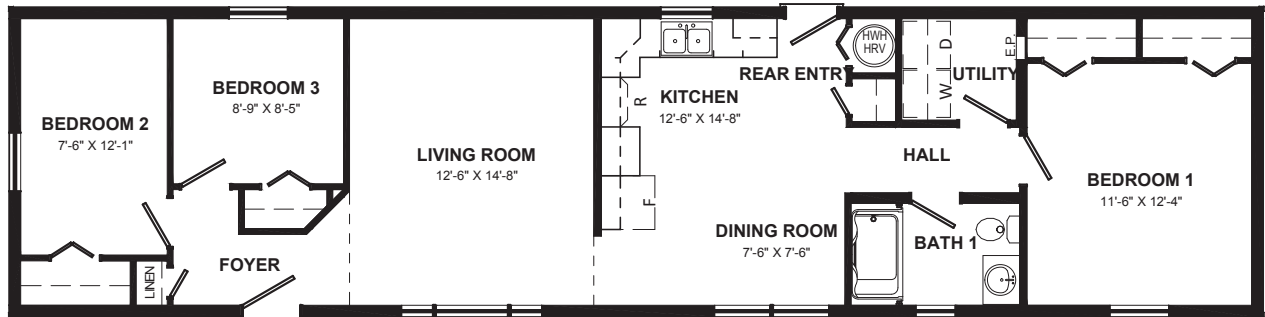

THREE BEDROOM

16 X 64 - 3106

(AVAILABLE IN 14' WIDE) 1024 SQ. FT.

16 X 64 - 3148

(NOT AVAILABLE IN 14' WIDE) 1024 SQ. FT.

THREE BEDROOM

16 X 66 - 3281

(AVAILABLE IN 14' WIDE) 1056 SQ. FT.

16 X 67 - 3141

(NOT AVAILABLE IN 14' WIDE) 1072 SQ. FT.

Please note products may not be exactly as shown in rendering.
Revision: 2/5/2013

THREE BEDROOM

16 X 67 - 3247

(AVAILABLE IN 14' WIDE) 1072 SQ. FT.

16 X 67 - 3248

(AVAILABLE IN 14' WIDE) 1072 SQ. FT.

16 X 67 - 3250

(NOT AVAILABLE IN 14' WIDE) 1072 SQ. FT.

THREE BEDROOM

16 X 67 - 3291

(NOT AVAILABLE IN 14' WIDE) 1072 SQ. FT.

16 X 68 - 3131

(NOT AVAILABLE IN 14' WIDE) 1088 SQ. FT.

Please note products may not be exactly as shown in rendering.
Revision: 2/5/2013

Kent Homes
It makes beautiful sense
www.kenthomes.com

THREE BEDROOM

16 X 68 - 3155

(NOT AVAILABLE IN 14' WIDE) 1088 SQ. FT.