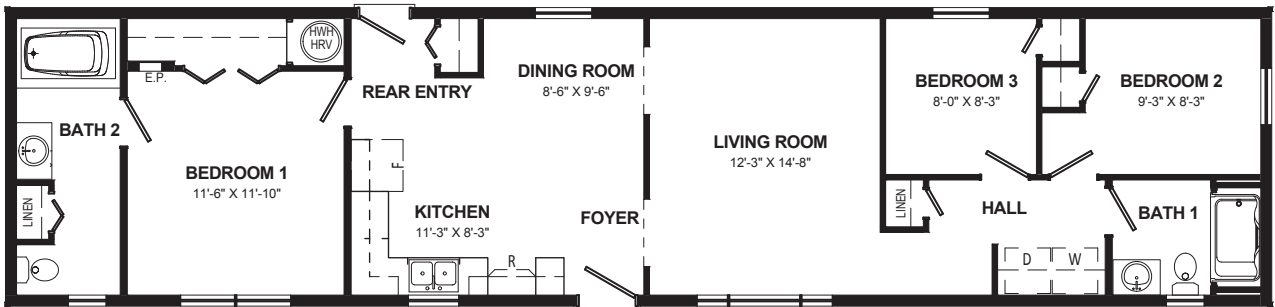

THREE BEDROOM

16 X 64 - 3106

(AVAILABLE IN 14' WIDE) 1024 SQ. FT.

16 X 64 - 3148

(NOT AVAILABLE IN 14' WIDE) 1024 SQ. FT.

THREE BEDROOM

16 X 66 - 3281

(AVAILABLE IN 14' WIDE) 1056 SQ. FT.

16 X 67 - 3141

(NOT AVAILABLE IN 14' WIDE) 1072 SQ. FT.

Please note products may not be exactly as shown in rendering.
Revision: 2/5/2013

THREE BEDROOM

16 X 67 - 3247

(AVAILABLE IN 14' WIDE) 1072 SQ. FT.

16 X 67 - 3248

(AVAILABLE IN 14' WIDE) 1072 SQ. FT.

16 X 67 - 3250

(NOT AVAILABLE IN 14' WIDE) 1072 SQ. FT.

THREE BEDROOM

16 X 67 - 3291

(NOT AVAILABLE IN 14' WIDE) 1072 SQ. FT.

16 X 68 - 3131

(NOT AVAILABLE IN 14' WIDE) 1088 SQ. FT.

Please note products may not be exactly as shown in rendering.
Revision: 2/5/2013

Kent Homes
It makes beautiful sense
www.kenthomes.com

THREE BEDROOM

16 X 68 - 3155

(NOT AVAILABLE IN 14' WIDE) 1088 SQ. FT.