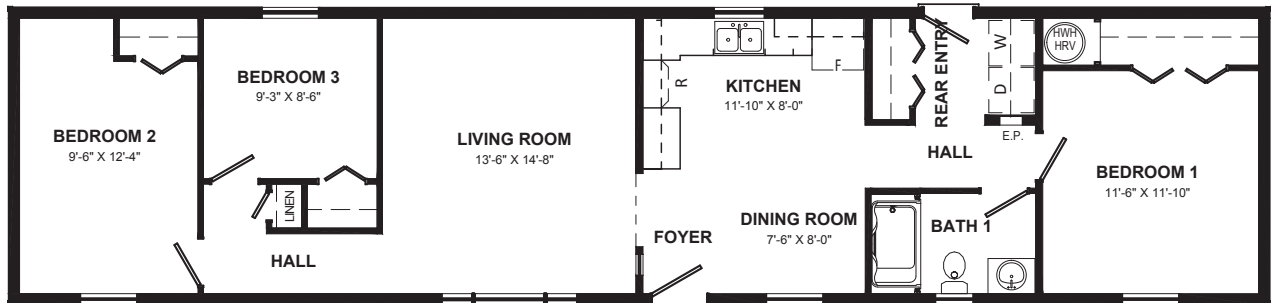

THREE BEDROOM

16 X 64 - 3106

(AVAILABLE IN 14' WIDE) 1024 SQ. FT.

16 X 64 - 3148

(NOT AVAILABLE IN 14' WIDE) 1024 SQ. FT.

THREE BEDROOM

16 X 66 - 3281

(AVAILABLE IN 14' WIDE) 1056 SQ. FT.

16 X 67 - 3141

(NOT AVAILABLE IN 14' WIDE) 1072 SQ. FT.

Please note products may not be exactly as shown in rendering.
Revision: 2/5/2013

THREE BEDROOM

16 X 67 - 3247

(AVAILABLE IN 14' WIDE) 1072 SQ. FT.

16 X 67 - 3248

(AVAILABLE IN 14' WIDE) 1072 SQ. FT.

16 X 67 - 3250

(NOT AVAILABLE IN 14' WIDE) 1072 SQ. FT.

THREE BEDROOM

16 X 67 - 3291

(NOT AVAILABLE IN 14' WIDE) 1072 SQ. FT.

16 X 68 - 3131

(NOT AVAILABLE IN 14' WIDE) 1088 SQ. FT.

Please note products may not be exactly as shown in rendering.
Revision: 2/5/2013

Kent Homes
It makes beautiful sense
www.kenthomes.com

THREE BEDROOM

16 X 68 - 3155

(NOT AVAILABLE IN 14' WIDE) 1088 SQ. FT.