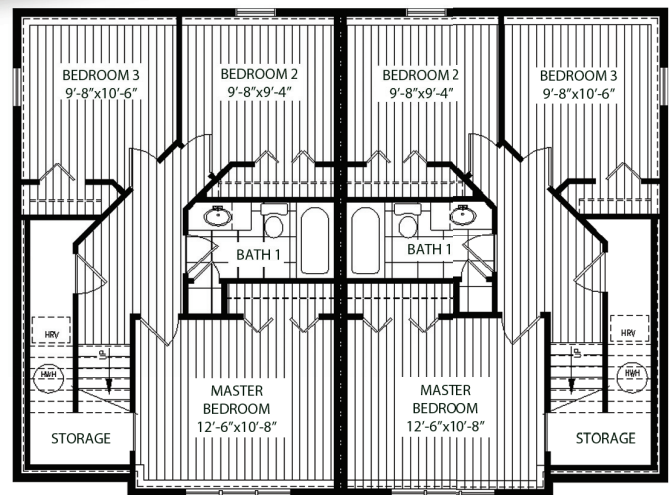

Split Entry

21.5 x 31.5

Living: 665 sq. ft.

Basement Finished: 665 sq. ft.

3 Bedrooms

1 1/2 Bath

Duplex

FIRST FLOOR