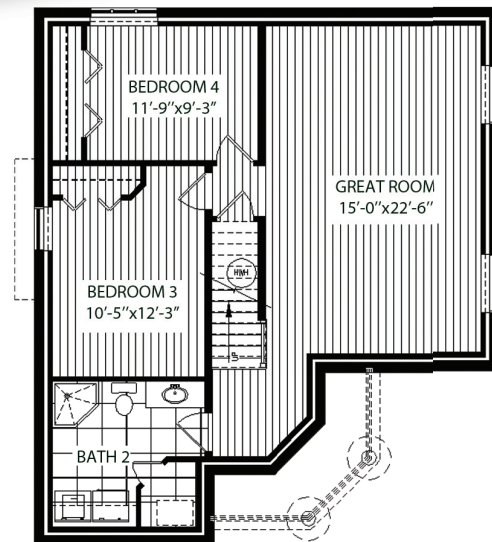

Bungalow

32'-0" x 37'-0"

Living: 1010 sq. ft.

Finished Basement: 997 sq. ft.

4 Bedrooms

1 3/4 Bath

Single Family
Housing

FIRST FLOOR