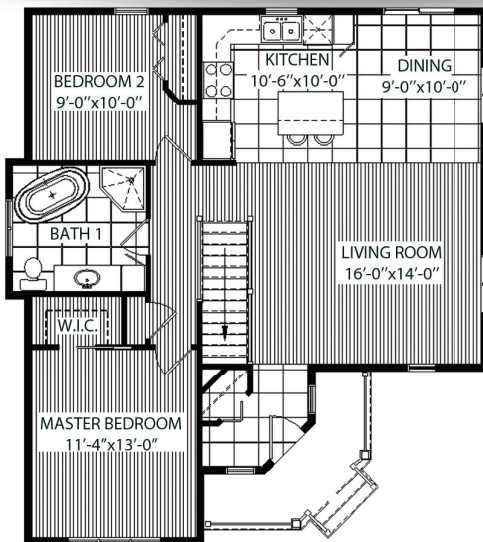

Bungalow

32'-0" x 37'-0"

Living: 1010 sq. ft.

Finished Basement: 997 sq. ft.

4 Bedrooms

1 3/4 Bath

Single Family
Housing

FIRST FLOOR